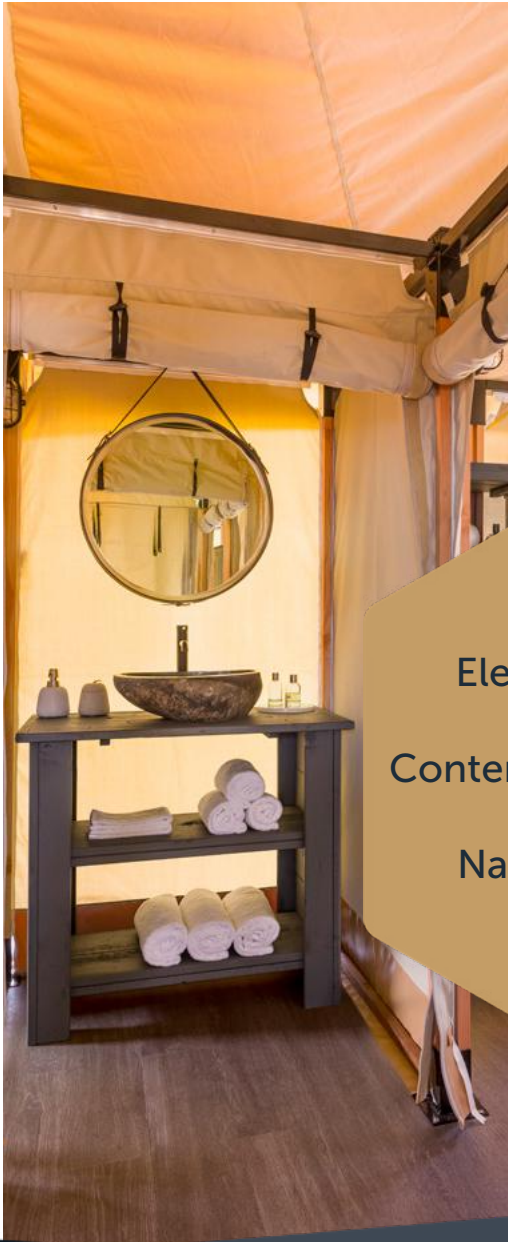

LUSH

Elegant
Contemporary
Natural